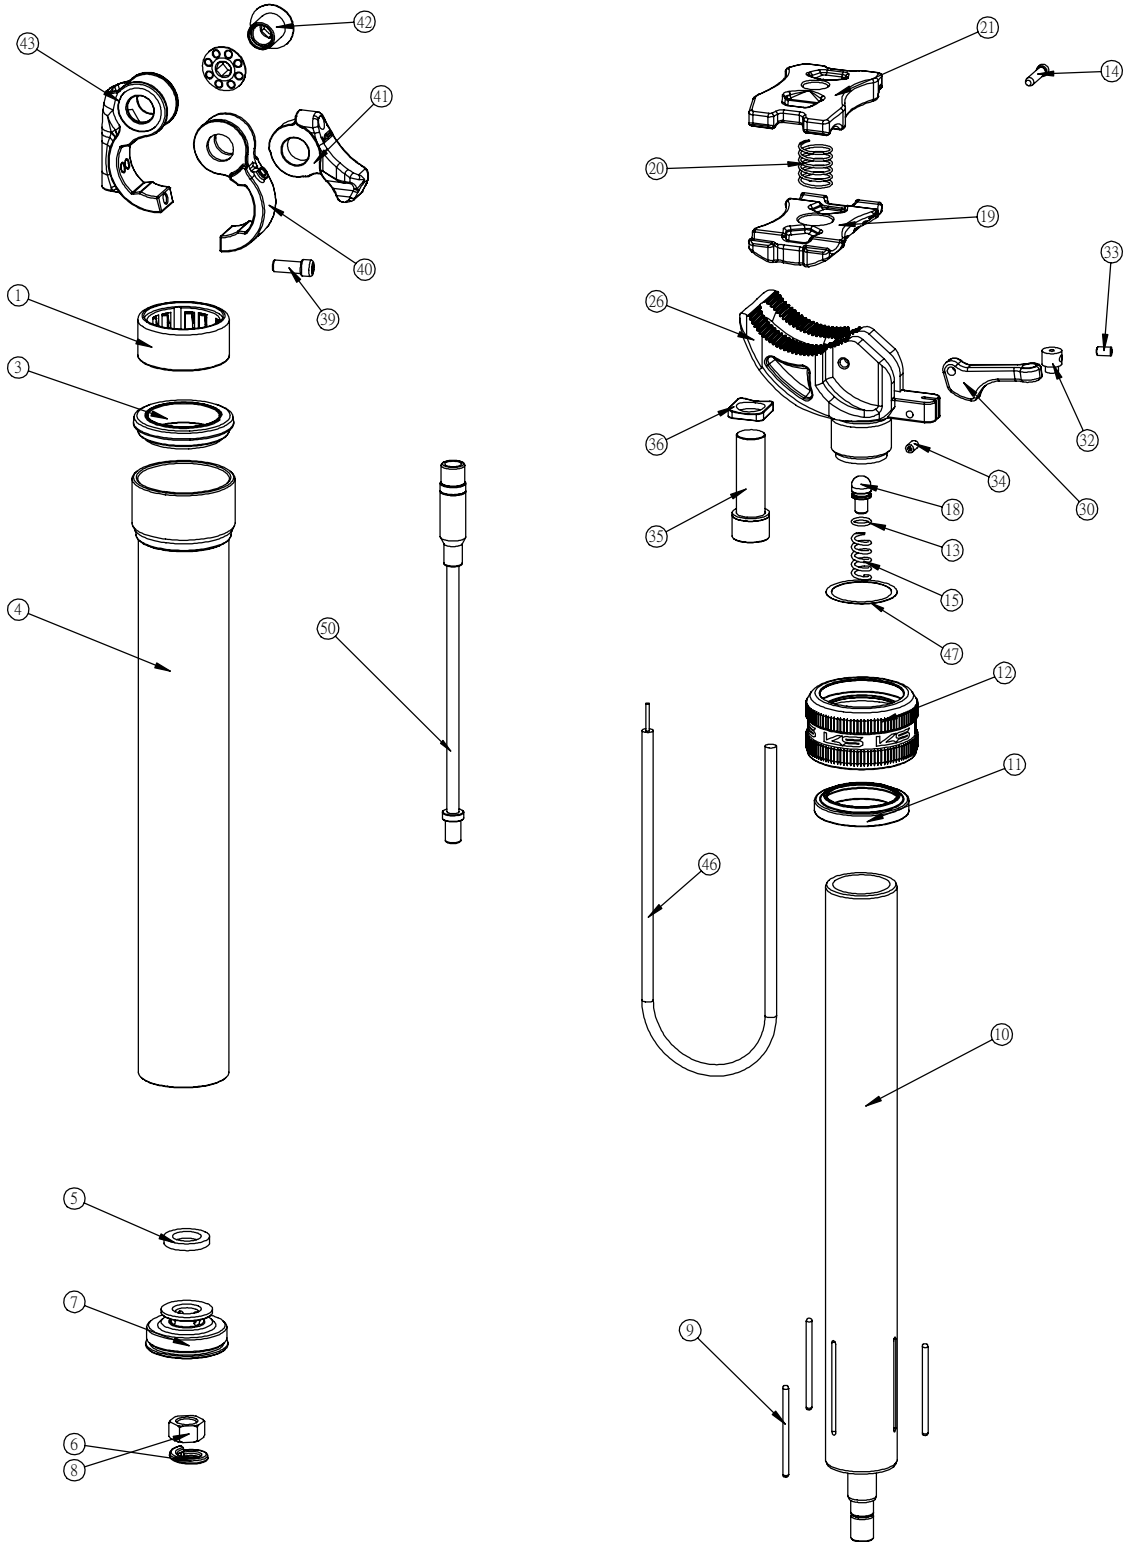

Spare Parts Guide

BOM

Index	Part Number	Description
1	P47 05	Roller Bearing
3	P32 06+P23 05	Du Bushing Carrier
4	P40 BHL	Mast Shaft
5	P13 07	Bottom Out Bumper
6	P56 03	Spring washer
7	P10 09	Mast Shaft End Cap
8	P54 02	Cartridge Shaft Nut
9	P26 HL	Lower Guide Bushing
10	A3102-75	Oil pressure stick
	A3102-100	
	A3102-125	
11	P43 06	Wiper Seal
12	P10 10	Seal Collar
13	P285*1	Piston O-ring(Ø 5 × Ø 1)
14	P14 26	Lever/Actuator Pivot Pin
15	P55 10	Piston Spring(Dropzone)
18	P26 GL	Piston(Dropzone)
19	P37 02	Lower Seat Clamp (Dropzone)
20	P55 08	Seat Clamp Spring (Dropzone)
21	P37 01	Upper Seat Clamp (Dropzone)
26	P01 20	Clamp Head (Dropzone)
30	P39 11	Actuator Lever(Dropzone Remote)
32	P57 09	Cable Collar
33	P14 10	Cable Collar Set Screw
34	P14 01	Housing Set Screw
35	P14 19	Seat Clamp Bolt (Dropzone)
36	P31 16	Seat Clamp Bolt Washer(Dropzone)
39	P14 27	Remote Clamp Bolt
40	P57 08	Lower Remote Clamp Half
41	P39 13	Remote Lever
42	P51 01	Remote Clamp Pivot
43	P57 07	Upper Remote Clamp Half
46	P3501-150	Cable and Housing
	P3501-170	
47	P31 22	Washer
50	P35 09	Flex Barrel