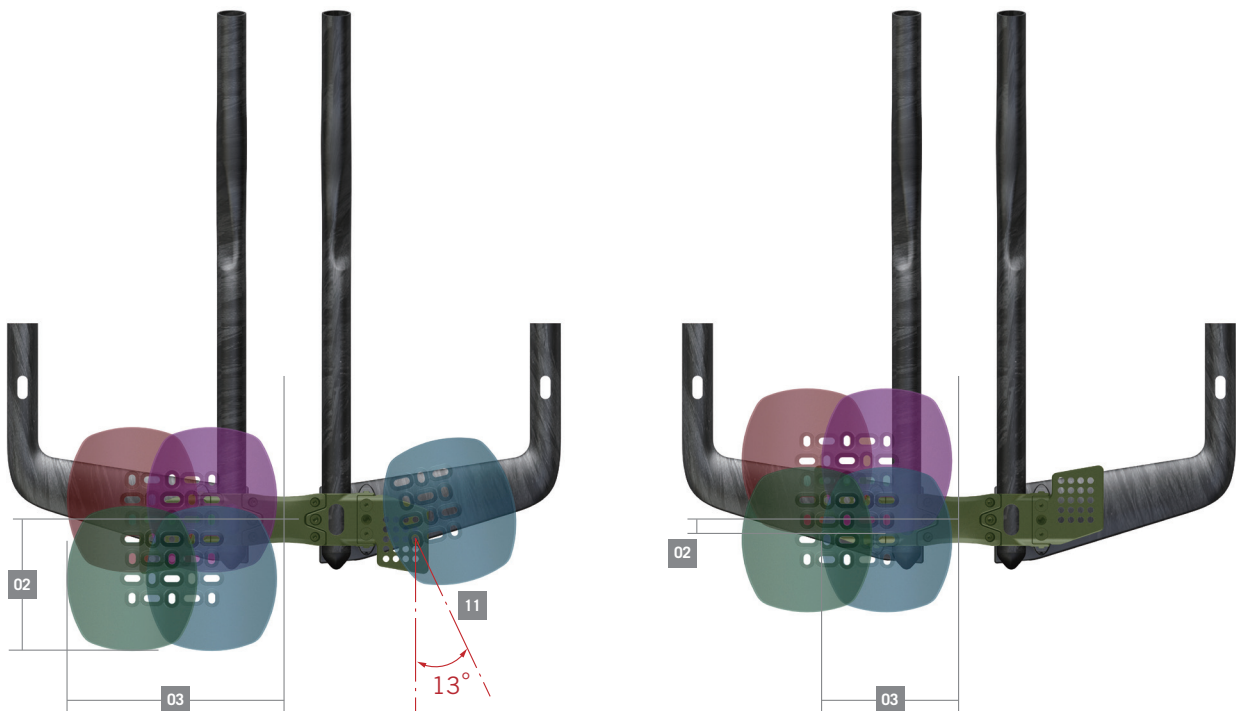

**SPEC AND ADJUSTABILITY**

- 01 Stack** : 70mm to 145mm  
(Bottom of base bar at center to top of uncompressed pad - 5mm Increments)
- 02 Reach** : -9mm to -99mm  
(Center of Base bar to rear edge of armrest - 7.5mm Increments)
- 03 Armrest width** : 210mm to 360mm (outside-to-outside – 15mm Increments)
- 04 Extension length adjustment** : 245mm to 385mm (Center of Base bar to Tip)
- 05 Extension length** : 412mm
- 06 Extension height** : 60mm (c-c)
- 07 Extension angle** : 35° (12° at extension tip)
- 08 Extension width** : 80mm (c-c)
- 09 Base bar width** : 400mm (c-c)
- 10 Base bar drop/rise** : -25mm/+25mm (c-c)
- 11 Armrest rotation** : 0 - 13°
- 12 Bracket tilt adjustment** : 0 - 16°

Extension tilt adjustment range

Armrest width and reach adjustment range